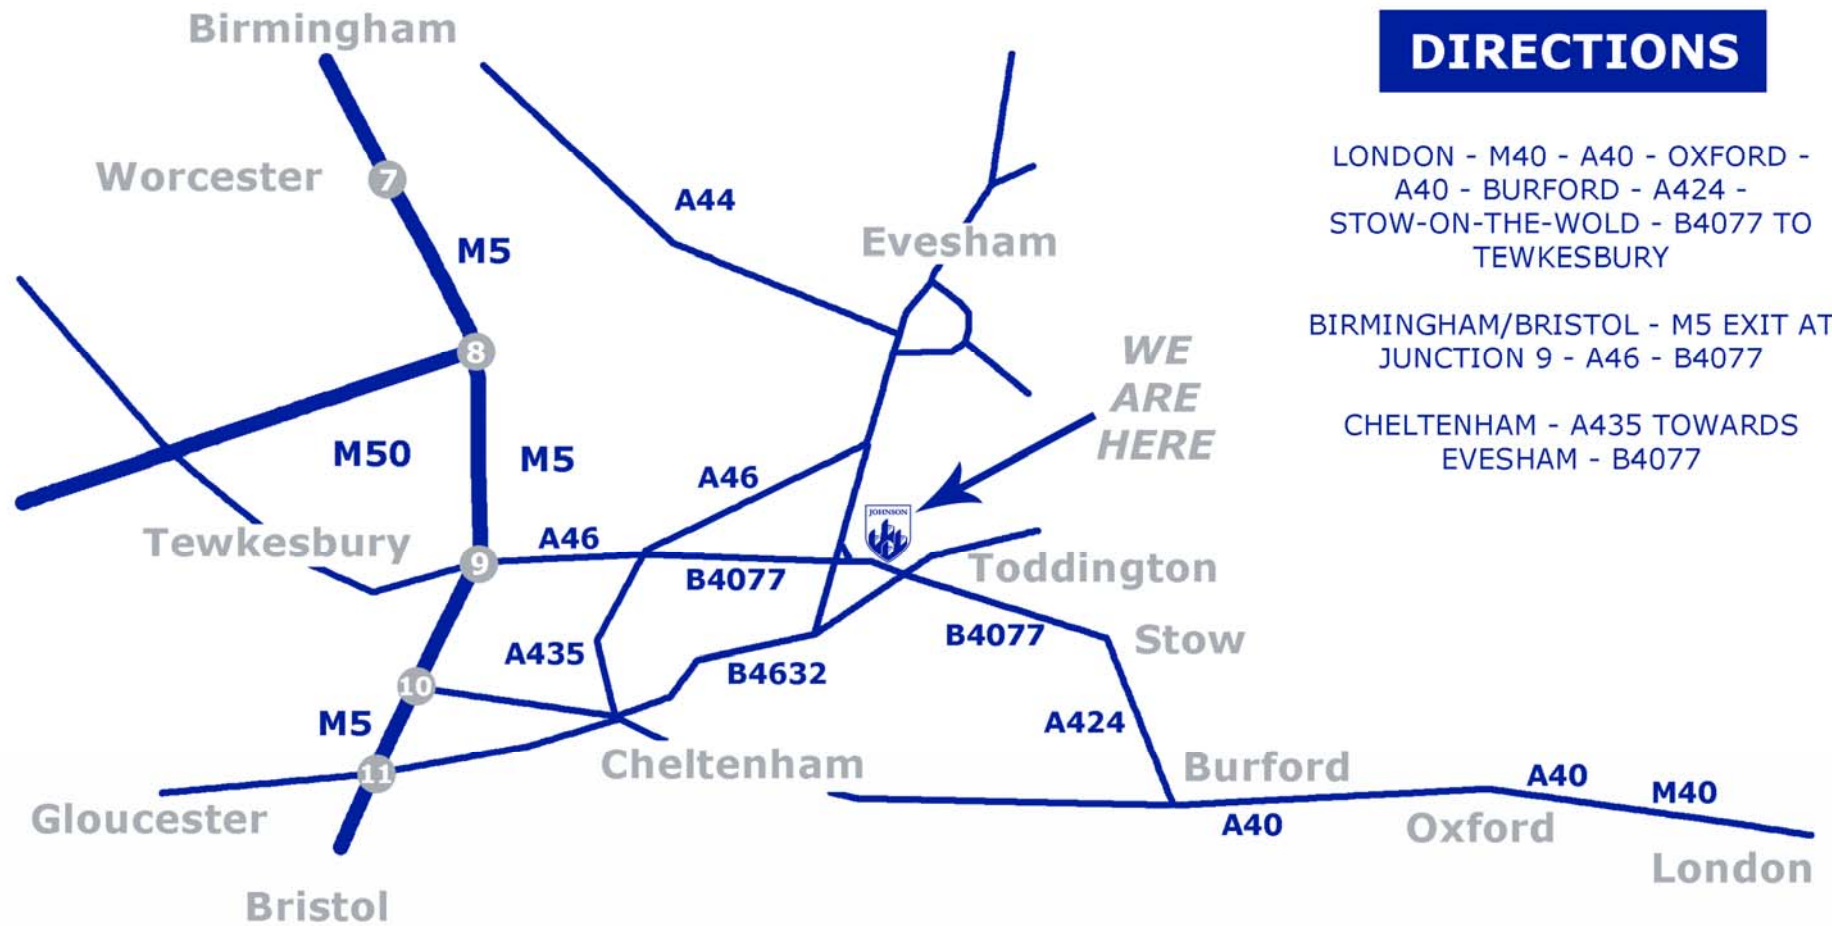

by rail...

If you are travelling by train you will need to arrive into Ashchurch For Tewkesbury Railway Station, which is a 7-mile (14 minute) drive away from our offices.

by air...

Our offices are located within driving distance of several major UK airports. To get driving directions from these airports, click below:

[Birmingham International Airport \(BHX\)](#)

[Bristol International Airport \(BRS\)](#)

[London Luton Airport \(LTN\)](#)

[Cardiff International Airport \(CWL\)](#)

[London Heathrow Airport \(LHR\)](#)

[London Gatwick Airport \(LGW\)](#)

If you are still unsure of how to find us, we would invite you to contact our offices on +44 (0) 1242 621362, a member of staff will be happy to assist you.

DIRECTIONS

LONDON - M40 - A40 - OXFORD -
 A40 - BURFORD - A424 -
 STOW-ON-THE-WOLD - B4077 TO
 TEWKESBURY

BIRMINGHAM/BRISTOL - M5 EXIT AT
 JUNCTION 9 - A46 - B4077

CHELtenham - A435 TOWARDS
 EVESHAM - B4077